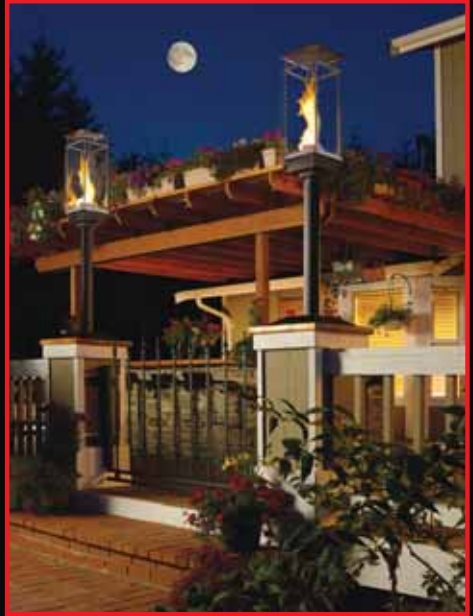

Stainless Steel Construction

Designed for durability and long life combined with clean, contemporary lines.

Optional rain cap provided at no additional cost.

3-Ring Burner Head

Circular stainless steel burner designed to enhance the spinning flames as they raise off the burner.

Gas Valve Control

Provided ON/OFF and variable flame height control of the flame.

Post Mount Models

Options allow for tall or short post and pedestal installations on decks, walkways and entrances. In ground post option available as well.

Wall Mount Model

Make a grand impression to your entry way or any exterior wall. Install on patios or decks - covered or not.

Portable Patio Model

Available in LP or NG versions. Uses 5 gallon LP tank or can be hard piped with NG or LP.